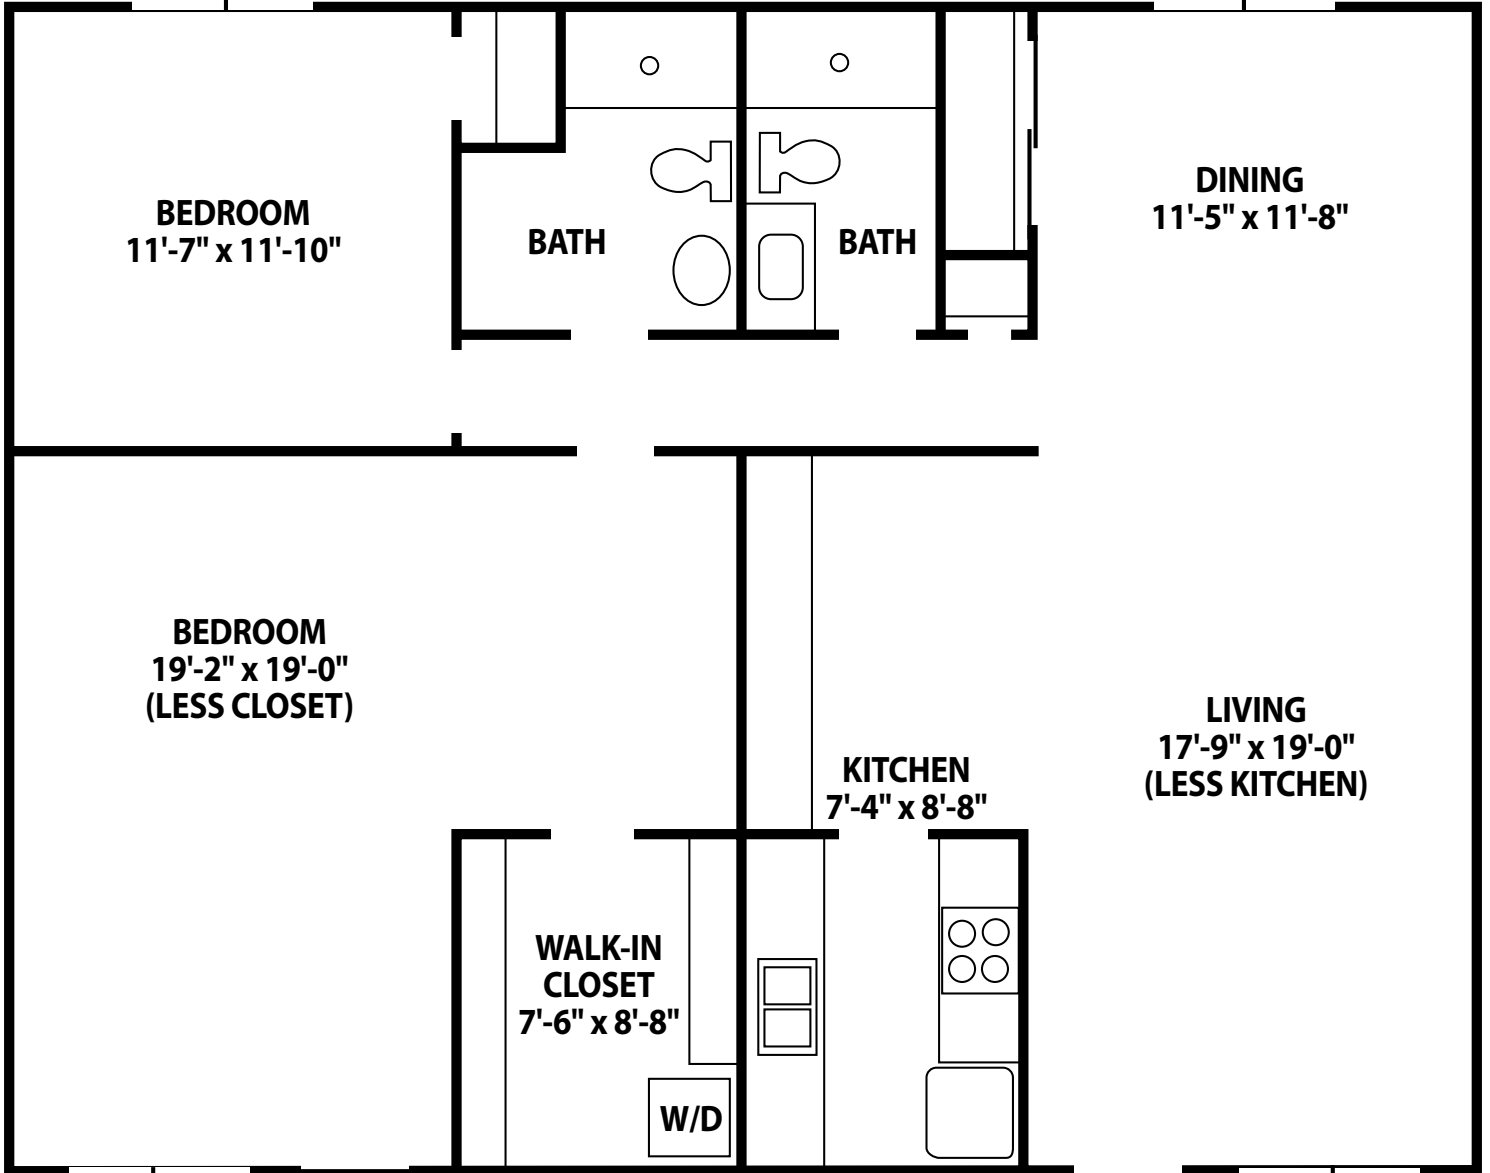

EL CASTILLO

Two-Bedroom D

1,200 square feet

Actual dimensions may vary. Floor plans subject to change.