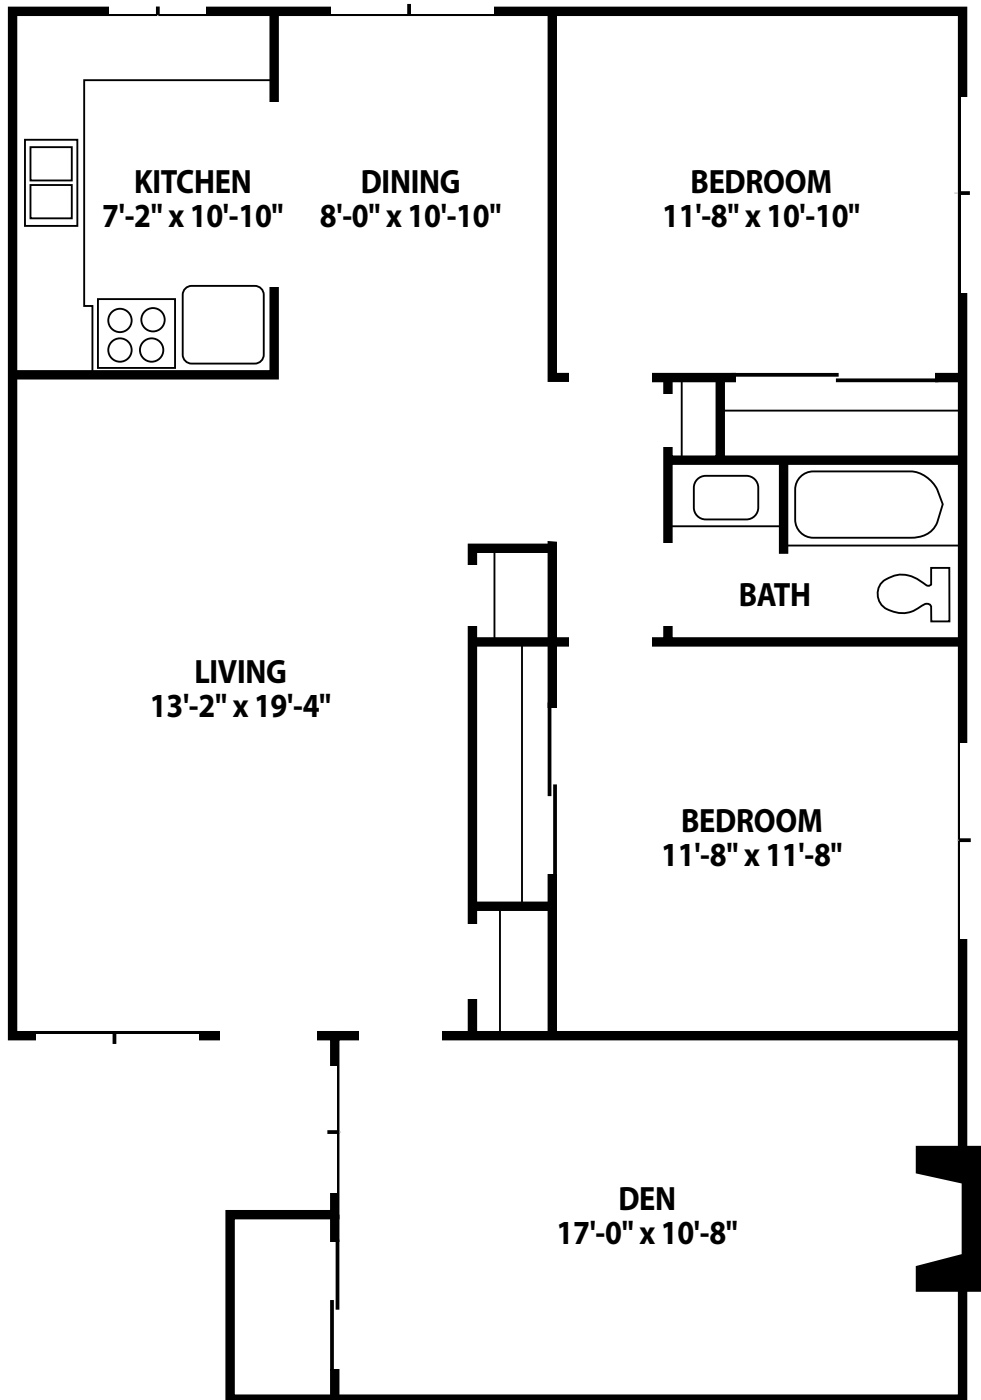

EL CASTILLO

Two-Bedroom B with Den

1,110 square feet

Actual dimensions may vary. Floor plans subject to change.