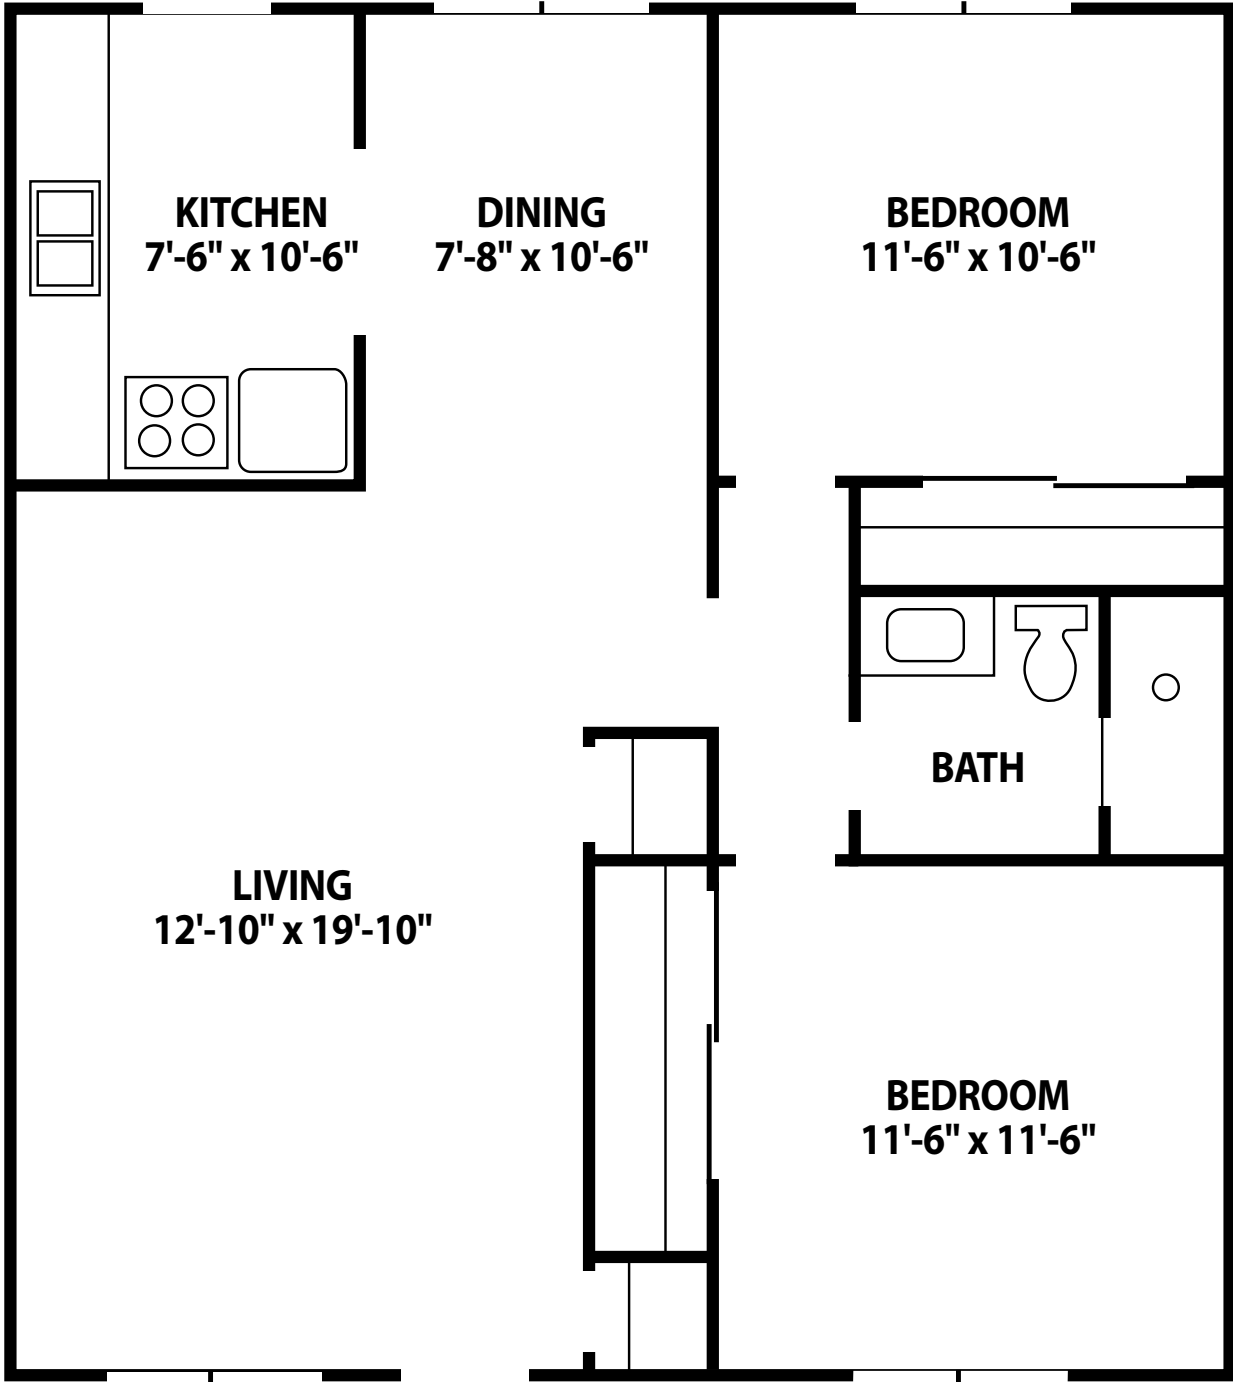

EL CASTILLO

Two-Bedroom A

860 square feet

Actual dimensions may vary. Floor plans subject to change.