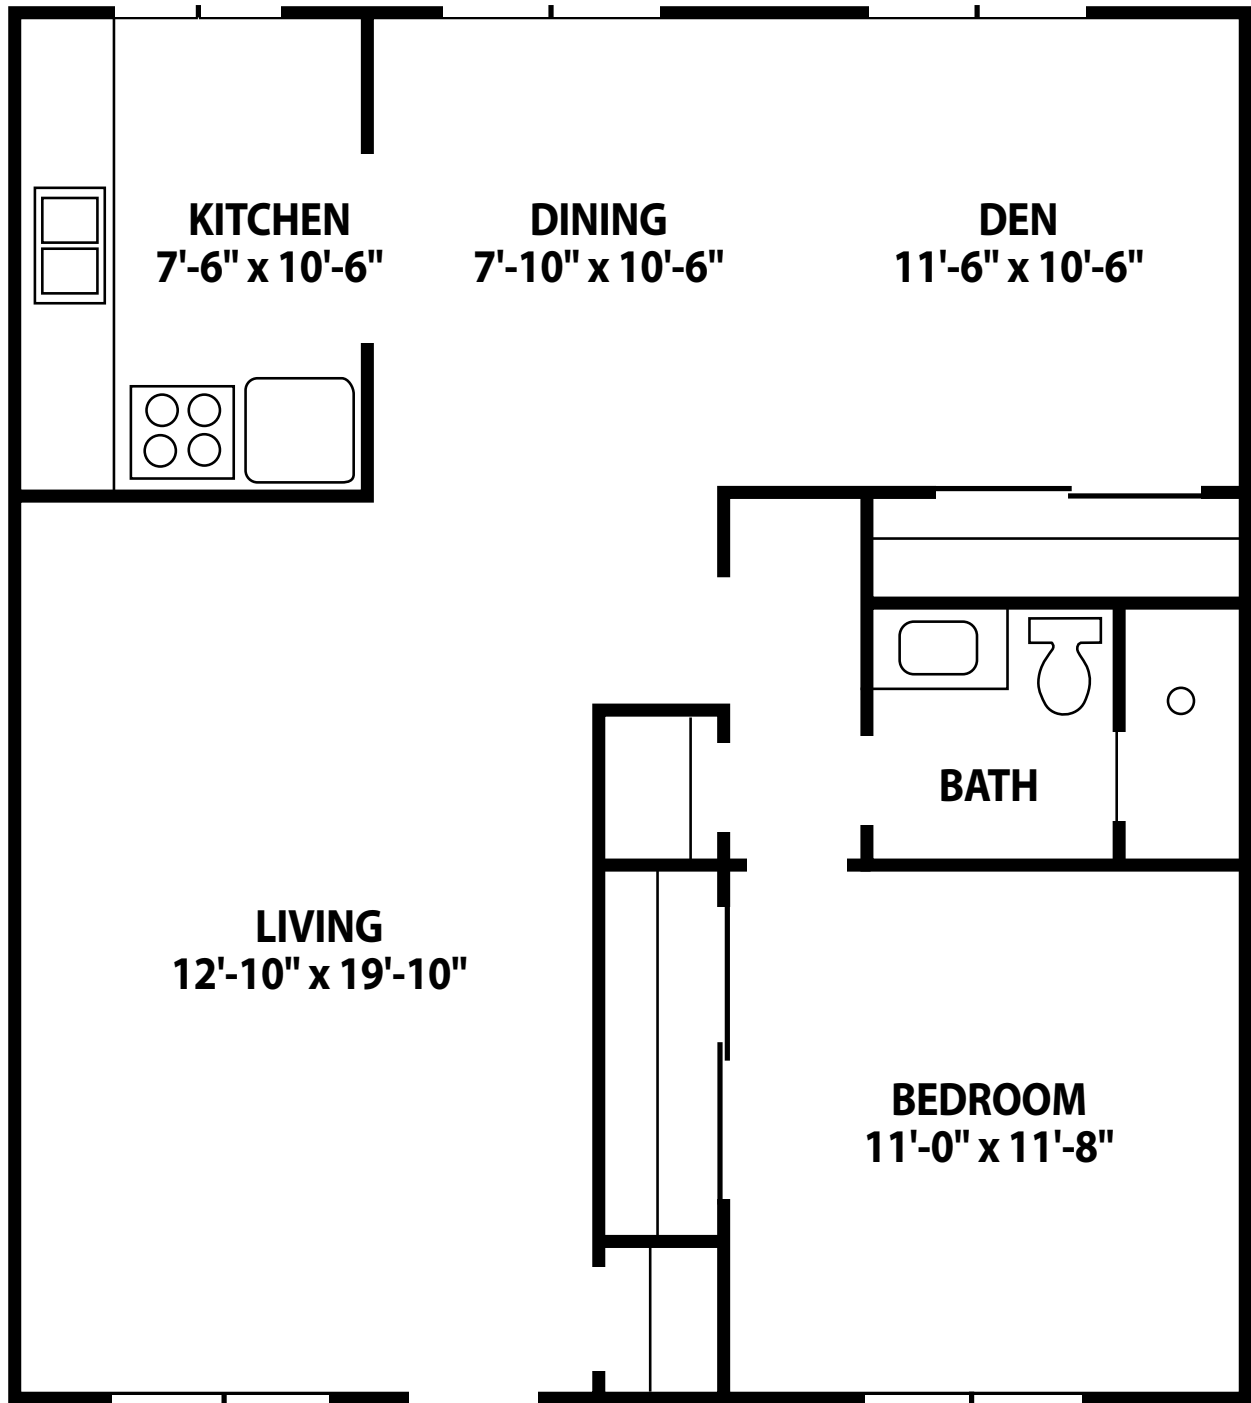

EL CASTILLO

Two-Bedroom A

860 square feet

Actual dimensions may vary. Floor plans subject to change.