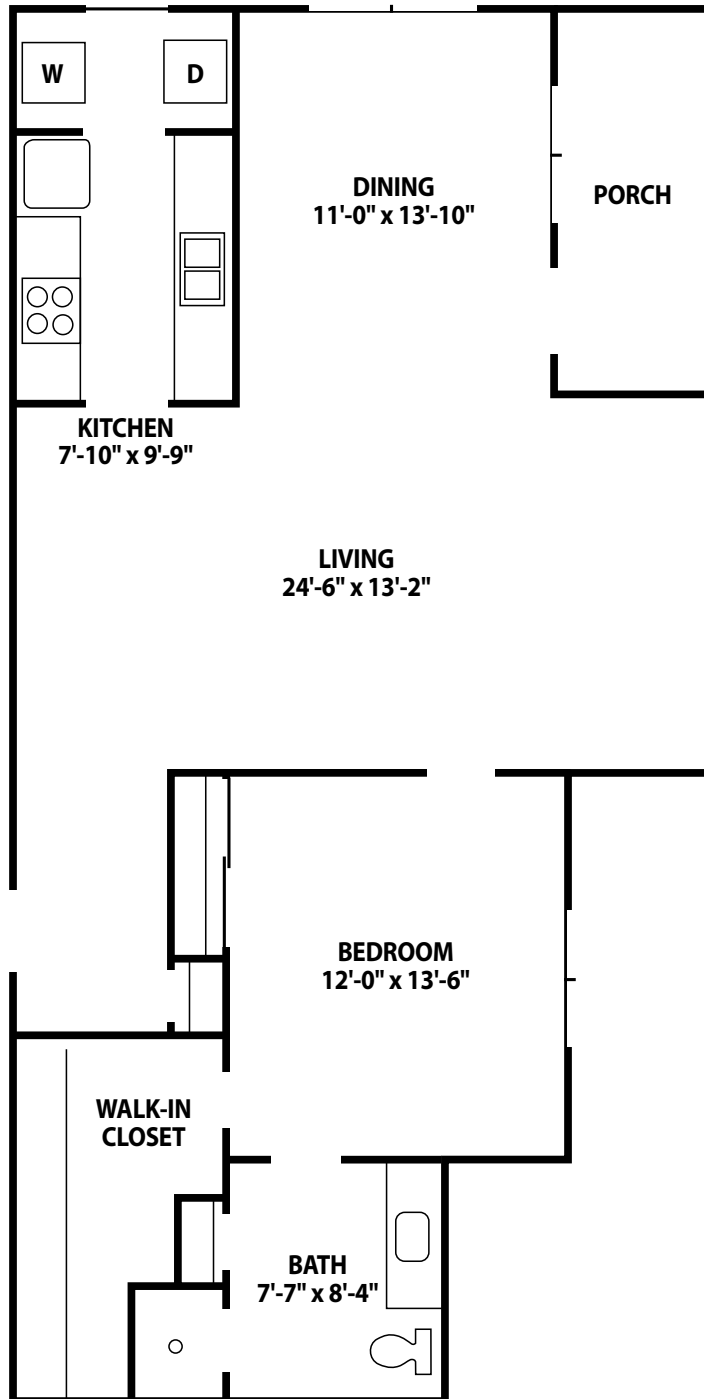

# EL CASTILLO

## One-Bedroom

1,076 square feet

Actual dimensions may vary. Floor plans subject to change.